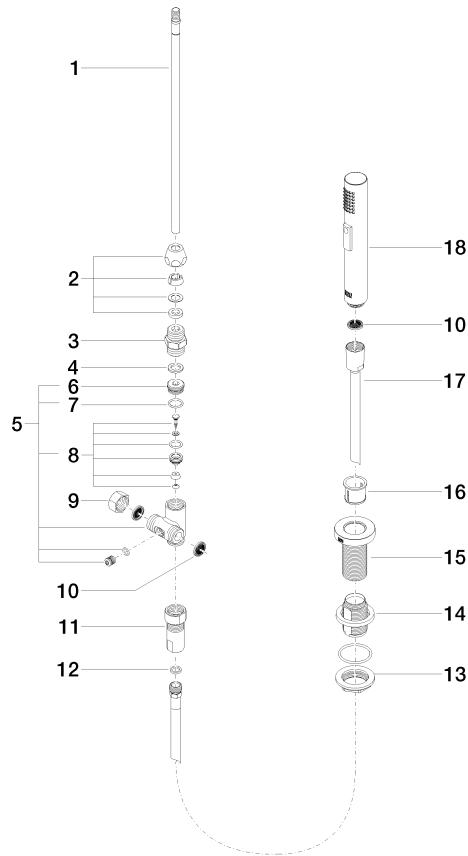

Rinsing spray set - Chrome

ELIO

27 721 970

Fits: ELIO, TARA, TARA ULTRA

- with round rosette
- spray flow
- automatic spout/shower diverter
- height of mixer 191 mm
- hole diameter rinsing spray 32mm
- fabric braided hose 1500 mm
- sprayface with anti-scaling system
- lead-free

Can only be combined with 33826790, 32800790, 33826888, 32815888, 20815892, 33826875.

Intrinsic protection against back flow.

Button has to be pressed while using.

	Chrome	27 721 970-00
	Brushed Platinum	27 721 970-06
	Platinum	27 721 970-08
	Durabrand (23kt Gold)	27 721 970-09
	Dark Chrome	27 721 970-19
	Brushed Durabrand (23kt Gold)	27 721 970-28
	Matte Black	27 721 970-33
	Brushed Champagne (22kt Gold)	27 721 970-46
	Champagne (22kt Gold)	27 721 970-47
	Brushed Chrome	27 721 970-93
	Brushed Dark Platinum	27 721 970-99

27 721 970

mm [inches]

Flow rate chart

Certificates

LGA_18901.

Belgaqua_21-027-
27_3.

IAPMO_N-4976 (2).

LGA_29572.

IAPMO_6397.

27 721 970

Spare parts list

No.	Item Number	Name	Quantity used	Delivery time
1	04 24 02 046 01-07	pipe	1	10
2	90 23 30 040 00-00	threaded connector	1	10
3	90 24 03 168 00 90	nipple	1	2
4	90 14 20 002 00 90	seal	1	2
5	90 17 09 046 10 90	diverter	1	2
6	09 24 04 112 10 90	nipple	1	2
7	90 14 10 033 00 90	seal	1	2
8	90 21 10 031 10 90	diverter	1	2
9	04 21 02 006 00 92	cap	1	2
10	09 23 01 039 90	sieve	2	2
11	90 24 03 241 00 90	nipple	1	2
12	90 14 20 019 00 90	seal	1	2
13	04 30 11 038 66 90	fixing set	1	2
14	12 720 970 90	Extension set -	1	60
15	09 30 01 285-00	rosette	1	10
16	90 18 40 085 00 90	sleeve	1	2
17	90 30 02 062 00-00	hose	1	2
18	04 12 11 158 00-00	shower	1	10