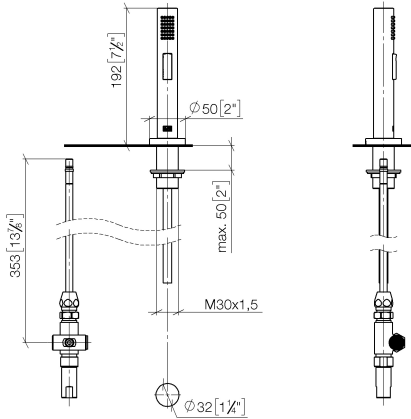

Rinsing spray set - Chrome

ELIO

27 721 970

Fits: ELIO, TARA, TARA ULTRA

- with round rosette
- spray flow
- automatic spout/shower diverter
- height of mixer 191 mm
- hole diameter rinsing spray 32mm
- fabric braided hose 1500 mm
- sprayface with anti-scaling system
- lead-free

Can only be combined with 33826790, 32800790, 33826888, 32815888, 20815892, 33826875.

Intrinsic protection against back flow.

Button has to be pressed while using.

	Chrome	27 721 970-00
	Brushed Platinum	27 721 970-06
	Platinum	27 721 970-08
	Durabrand (23kt Gold)	27 721 970-09
	Dark Chrome	27 721 970-19
	Brushed Durabrand (23kt Gold)	27 721 970-28
	Matte Black	27 721 970-33
	Brushed Champagne (22kt Gold)	27 721 970-46
	Champagne (22kt Gold)	27 721 970-47
	Brushed Chrome	27 721 970-93
	Brushed Dark Platinum	27 721 970-99

27 721 970

mm [inches]

Flow rate chart

Certificates

LGA_18901.

Belgaqua_21-027-
27_3.

IAPMO_N-4976 (2).

LGA_29572.

IAPMO_6397.

27 721 970

Spare parts list

No.	Item Number	Name	Quantity used	Delivery time
1	04 24 02 046 01-07	pipe	1	10
2	90 23 30 040 00-00	threaded connector	1	10
3	90 24 03 168 00 90	nipple	1	2
4	90 14 20 002 00 90	seal	1	2
5	90 17 09 046 10 90	diverter	1	2
6	09 24 04 112 10 90	nipple	1	2
7	90 14 10 033 00 90	seal	1	2
8	90 21 10 031 10 90	diverter	1	2
9	04 21 02 006 00 92	cap	1	2
10	09 23 01 039 90	sieve	2	2
11	90 24 03 241 00 90	nipple	1	2
12	90 14 20 019 00 90	seal	1	2
13	04 30 11 038 66 90	fixing set	1	2
14	12 720 970 90	Extension set -	1	60
15	09 30 01 285-00	rosette	1	10
16	90 18 40 085 00 90	sleeve	1	2
17	90 30 02 062 00-00	hose	1	2
18	04 12 11 158 00-00	shower	1	10