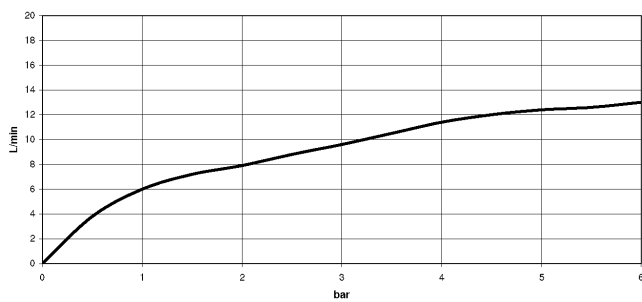

Rinsing spray set - Chrome

ELIO

27 721 970

Fits: ELIO, TARA, TARA ULTRA

- with round rosette
- spray flow
- automatic spout/shower diverter
- height of mixer 191 mm
- hole diameter rinsing spray 32mm
- fabric braided hose 1500 mm
- sprayface with anti-scaling system
- lead-free

Can only be combined with 33826790, 32800790, 33826888, 32815888, 20815892, 33826875.

Intrinsic protection against back flow.

Button has to be pressed while using.

	Chrome	27 721 970-00
	Brushed Platinum	27 721 970-06
	Platinum	27 721 970-08
	Durabrand (23kt Gold)	27 721 970-09
	Dark Chrome	27 721 970-19
	Brushed Durabrand (23kt Gold)	27 721 970-28
	Matte Black	27 721 970-33
	Brushed Champagne (22kt Gold)	27 721 970-46
	Champagne (22kt Gold)	27 721 970-47
	Brushed Chrome	27 721 970-93
	Brushed Dark Platinum	27 721 970-99

27 721 970

mm [inches]

Flow rate chart

Certificates

LGA_18901.

Belgaqua_21-027-
27_3.

IAPMO_N-4976 (2).

LGA_29572.